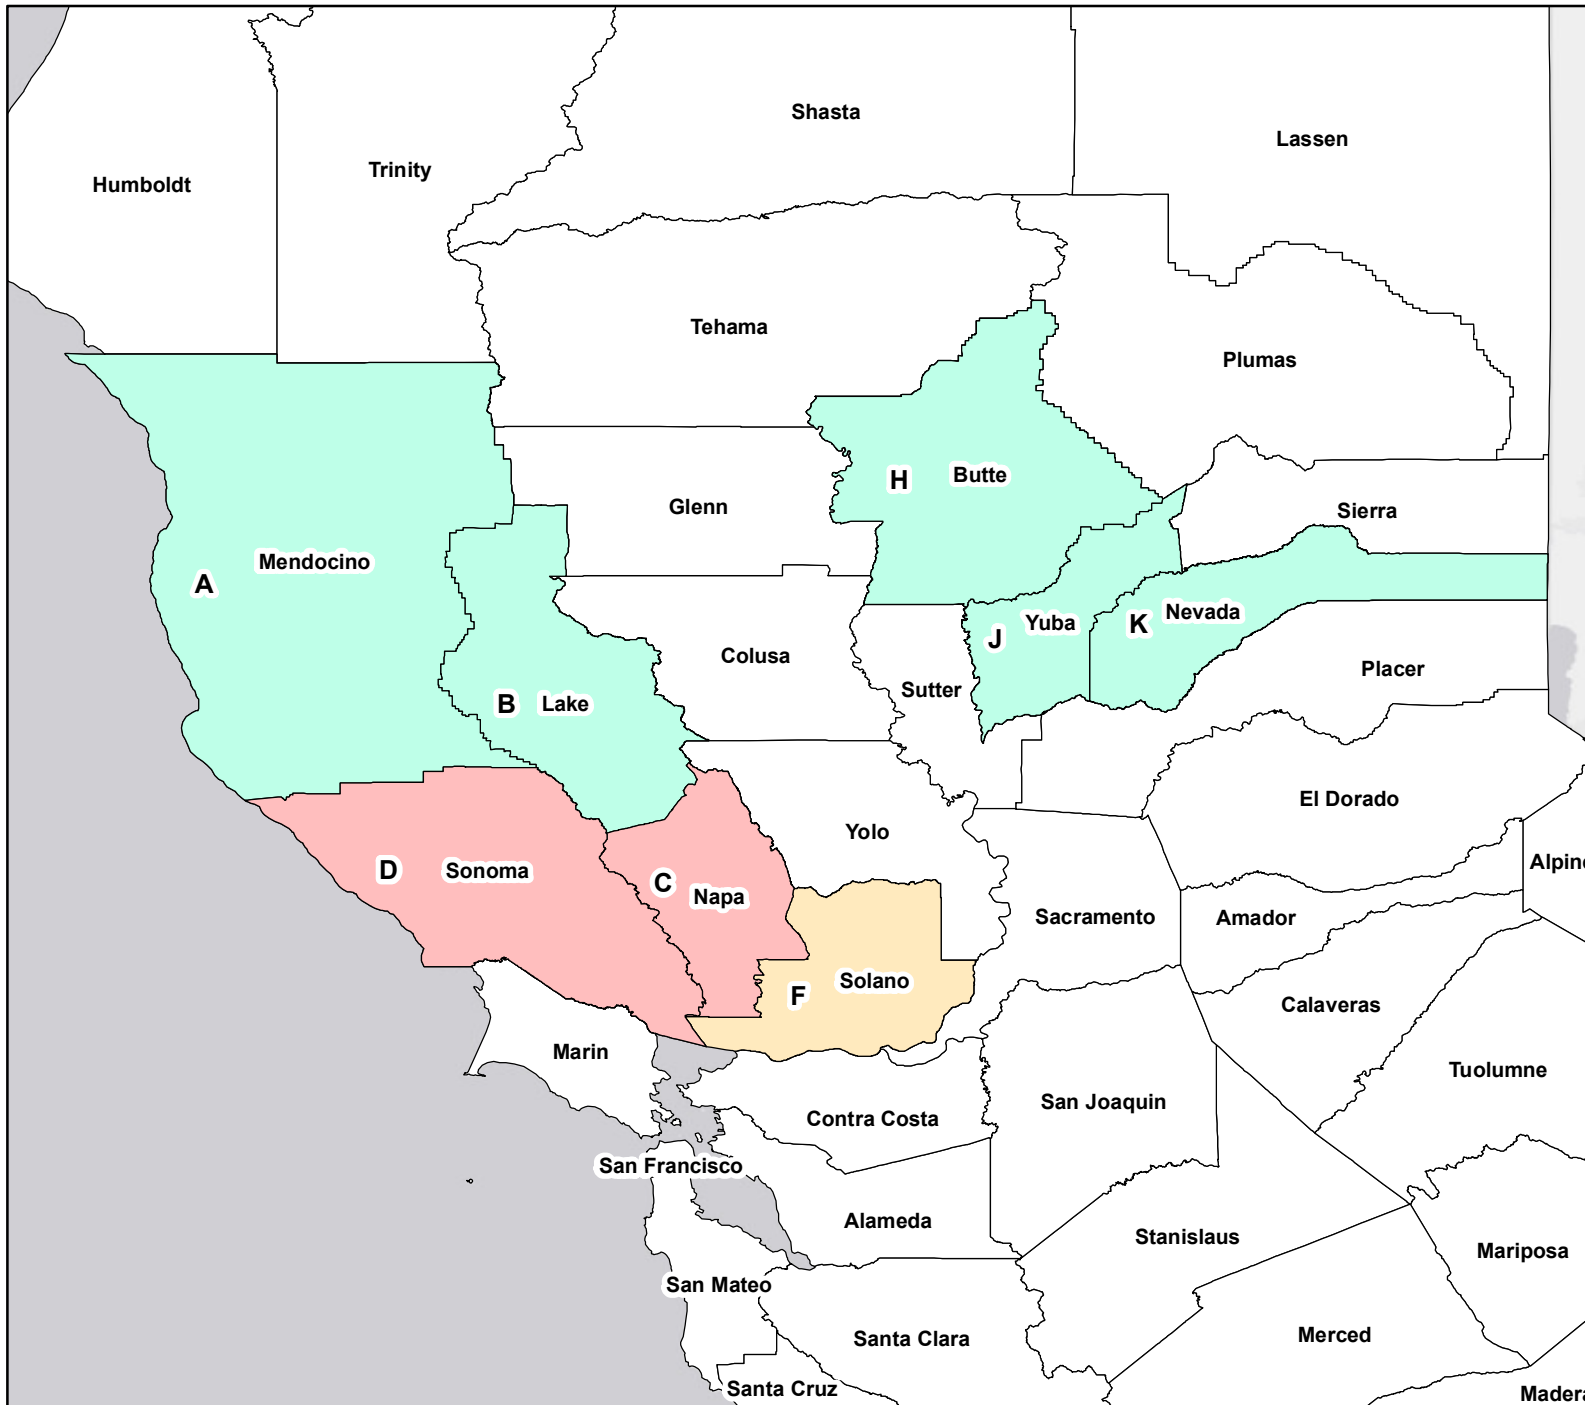

# FEMA-4344-DR-CA Hazardous Household Waste

## Legend

- U.S. EPA
- CA DTSC
- No HHW
- Counties

Description:  
This map shows the current Hazardous Household Waste Removal Operations for the North Bay Fires.