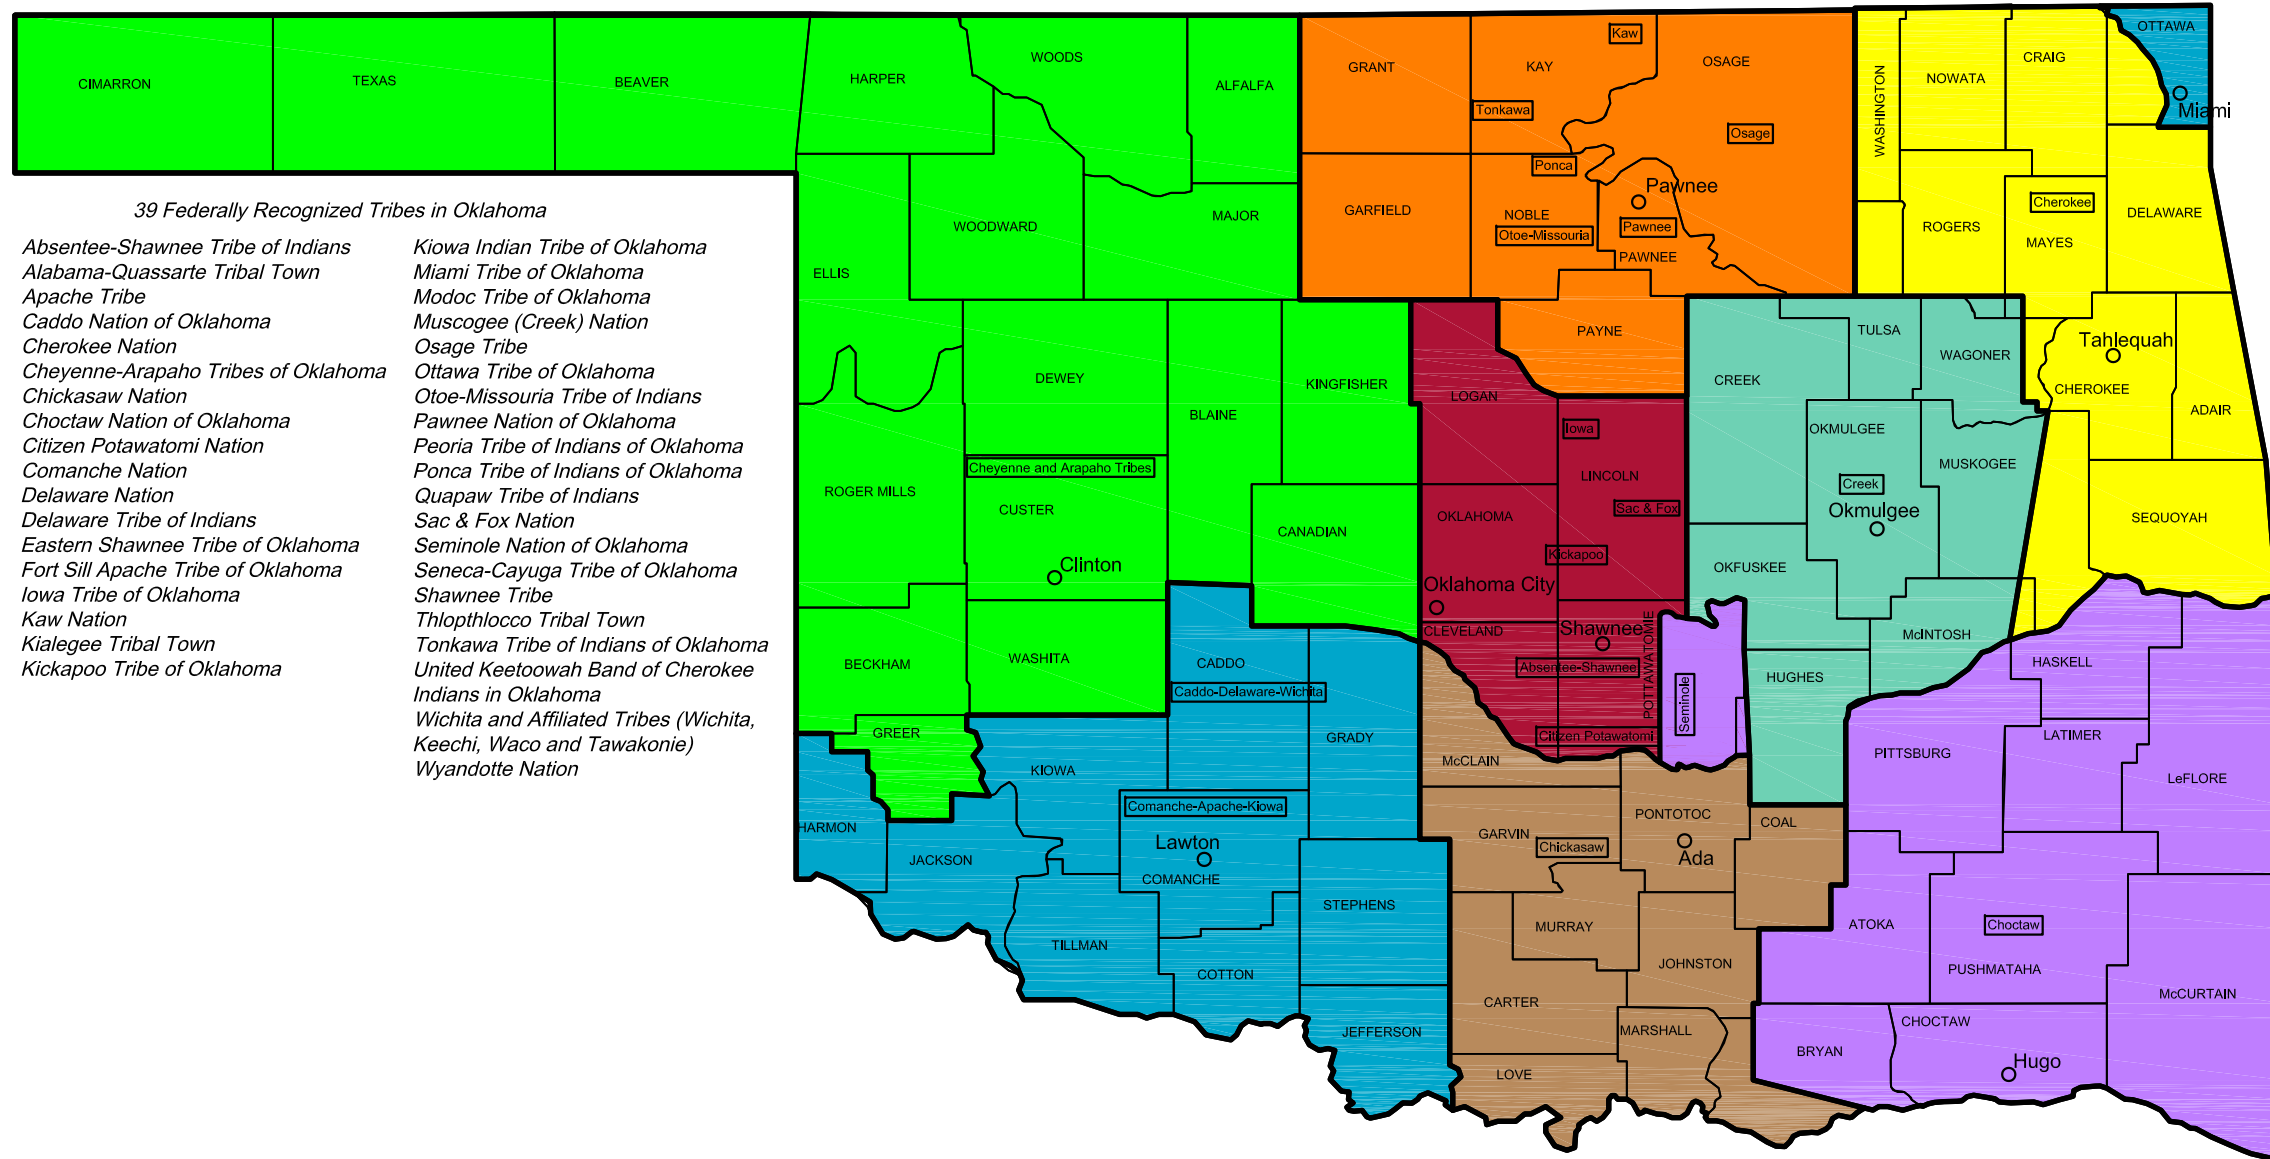

OKLAHOMA CITY AREA INDIAN HEALTH SERVICE

STATE OF OKLAHOMA

39 Federally Recognized Tribes in Oklahoma

- | | |
|-------------------------------------|---|
| Absentee-Shawnee Tribe of Indians | Kiowa Indian Tribe of Oklahoma |
| Alabama-Quassarte Tribal Town | Miami Tribe of Oklahoma |
| Apache Tribe | Modoc Tribe of Oklahoma |
| Caddo Nation of Oklahoma | Muscogee (Creek) Nation |
| Cherokee Nation | Osage Tribe |
| Cheyenne-Arapaho Tribes of Oklahoma | Ottawa Tribe of Oklahoma |
| Chickasaw Nation | Otoe-Missouria Tribe of Indians |
| Choctaw Nation of Oklahoma | Pawnee Nation of Oklahoma |
| Citizen Potawatomi Nation | Peoria Tribe of Indians of Oklahoma |
| Comanche Nation | Ponca Tribe of Indians of Oklahoma |
| Delaware Nation | Quapaw Tribe of Indians |
| Delaware Tribe of Indians | Sac & Fox Nation |
| Eastern Shawnee Tribe of Oklahoma | Seminole Nation of Oklahoma |
| Fort Sill Apache Tribe of Oklahoma | Seneca-Cayuga Tribe of Oklahoma |
| Iowa Tribe of Oklahoma | Shawnee Tribe |
| Kaw Nation | Thlopthlocco Tribal Town |
| Kialegee Tribal Town | Tonkawa Tribe of Indians of Oklahoma |
| Kickapoo Tribe of Oklahoma | United Keetoowah Band of Cherokee Indians in Oklahoma |
| | Wichita and Affiliated Tribes (Wichita, Keechi, Waco and Tawakonie) |
| | Wyandotte Nation |

STATE OF KANSAS

4 Federally Recognized Tribes in Kansas

- Iowa Tribe of Kansas and Nebraska
- Kickapoo Tribe of Indians of the Kickapoo Reservation in Kansas
- Prairie Band Potawatomi Nation
- Sac & Fox Nation of Missouri in Kansas and Nebraska

STATE OF TEXAS

1 Federally Recognized Tribes in Texas

- Kickapoo Traditional Tribe of Texas

OKLAHOMA CITY AREA FIELD OFFICES

Clinton Field Office
Kay, Drew
(580) 331-3492

Holton, KS Field Office
Schlueter, Ted
(785) 364-4164 x1205