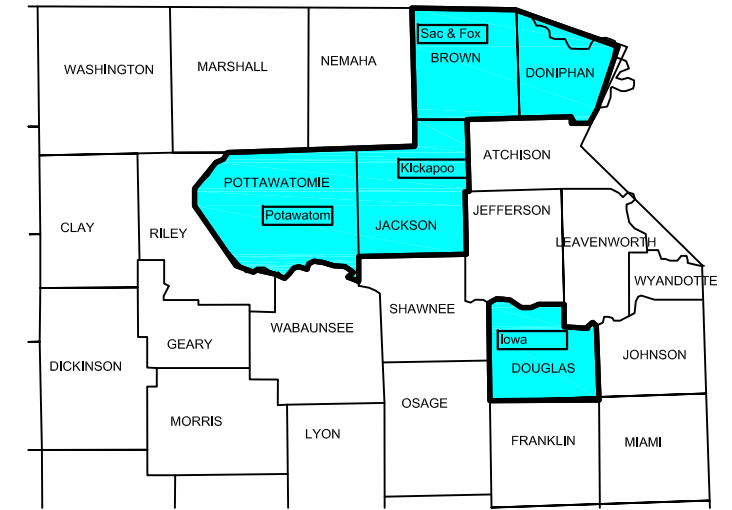

OKLAHOMA CITY AREA INDIAN HEALTH SERVICE

STATE OF OKLAHOMA

39 Federally Recognized Tribes in Oklahoma

- | | |
|-------------------------------------|---|
| Absentee-Shawnee Tribe of Indians | Kiowa Indian Tribe of Oklahoma |
| Alabama-Quassarte Tribal Town | Miami Tribe of Oklahoma |
| Apache Tribe | Modoc Tribe of Oklahoma |
| Caddo Nation of Oklahoma | Muscogee (Creek) Nation |
| Cherokee Nation | Osage Tribe |
| Cheyenne-Arapaho Tribes of Oklahoma | Ottawa Tribe of Oklahoma |
| Chickasaw Nation | Otoe-Missouria Tribe of Indians |
| Choctaw Nation of Oklahoma | Pawnee Nation of Oklahoma |
| Citizen Potawatomi Nation | Peoria Tribe of Indians of Oklahoma |
| Comanche Nation | Ponca Tribe of Indians of Oklahoma |
| Delaware Nation | Quapaw Tribe of Indians |
| Delaware Tribe of Indians | Sac & Fox Nation |
| Eastern Shawnee Tribe of Oklahoma | Seminole Nation of Oklahoma |
| Fort Sill Apache Tribe of Oklahoma | Seneca-Cayuga Tribe of Oklahoma |
| Iowa Tribe of Oklahoma | Shawnee Tribe |
| Kaw Nation | Thlopthlocco Tribal Town |
| Kialegee Tribal Town | Tonkawa Tribe of Indians of Oklahoma |
| Kickapoo Tribe of Oklahoma | United Keetoowah Band of Cherokee Indians in Oklahoma |
| | Wichita and Affiliated Tribes (Wichita, Keechi, Waco and Tawakonie) |
| | Wyandotte Nation |

STATE OF KANSAS

4 Federally Recognized Tribes in Kansas

- Iowa Tribe of Kansas and Nebraska
- Kickapoo Tribe of Indians of the Kickapoo Reservation in Kansas
- Prairie Band Potawatomi Nation
- Sac & Fox Nation of Missouri in Kansas and Nebraska

STATE OF TEXAS

1 Federally Recognized Tribes in Texas

- Kickapoo Traditional Tribe of Texas

OKLAHOMA CITY AREA FIELD OFFICES

Clinton Field Office
Kay, Drew
(580) 331-3492

Holton, KS Field Office
Schlueter, Ted
(785) 364-4164 x1205